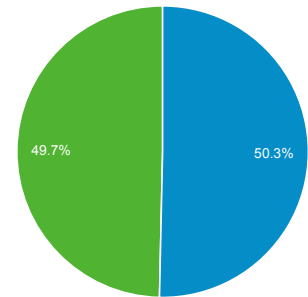

Audience Overview

All Sessions
100.00%

Overview

Sessions
1,048,964

Users
608,881

Pageviews
3,050,946

Pages / Session
2.91

Avg. Session Duration
00:02:17

Bounce Rate
50.22%

% New Sessions
49.64%

Returning Visitor (blue) New Visitor (green)

Browser	Sessions	% Sessions
1. Internet Explorer	300,091	28.61%
2. Safari	296,852	28.30%
3. Chrome	255,835	24.39%
4. Firefox	77,595	7.40%
5. Android Browser	56,249	5.36%
6. SiteCon Browser	38,165	3.64%
7. Safari (in-app)	8,865	0.85%
8. Amazon Silk	7,045	0.67%
9. BlackBerry	2,563	0.24%
10. Opera	2,155	0.21%